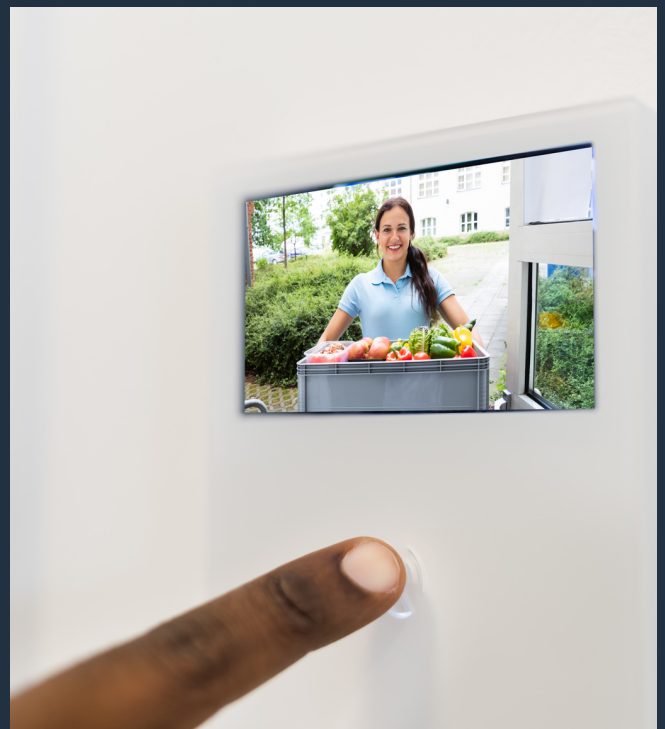

Intercom Security Systems

Cyber-Zeb is a leading provider of intercom security systems that offer enhanced protection for homes and businesses. Our state-of-the-art technology allows for seamless communication and efficient monitoring of entry points.

With our intercom systems, you can easily identify visitors and control access to your premises. Our systems are designed to be user-friendly and customizable, allowing you to tailor them to your specific security needs. Whether you need a simple audio intercom or a more advanced video intercom with facial recognition, Cyber-Zeb has the perfect solution for you.

With our intercom security systems, you can have peace of mind knowing that your property is secure and protected.