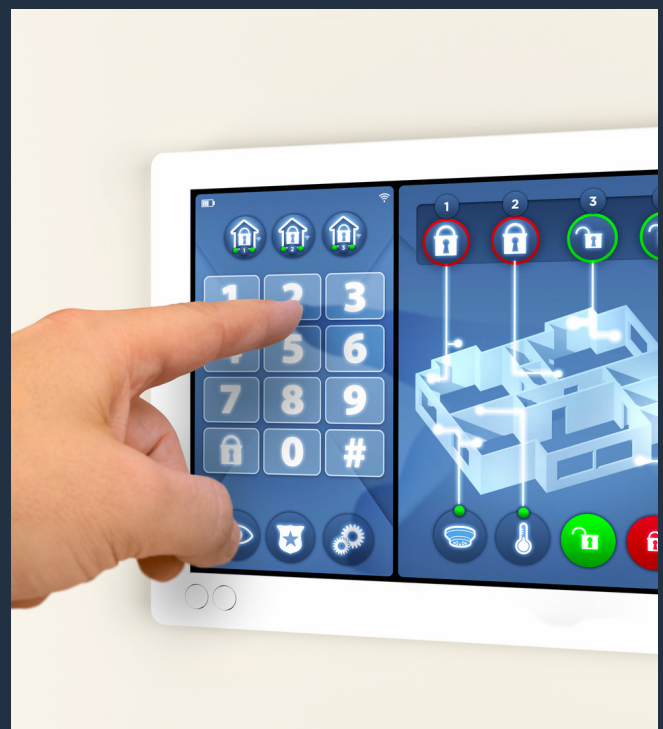

Intrusion Detection System

Cyber-Zeb's physical perimeter Intrusion Detection System (IDS) is a cutting-edge security solution designed to protect physical assets and prevent unauthorized access to sensitive areas. This state-of-the-art system utilizes advanced technologies such as video analytics, motion sensors, and infrared detectors to detect any potential intrusions in real-time.

The IDS is capable of identifying and alerting security personnel about any suspicious activities or breaches of the physical perimeter. With its high accuracy and reliability, Cyber-Zeb's IDS ensures enhanced security and peace of mind for businesses, organizations, and critical infrastructure facilities.

By implementing this robust solution, companies can effectively mitigate the risks associated with physical intrusion and safeguard their valuable assets.